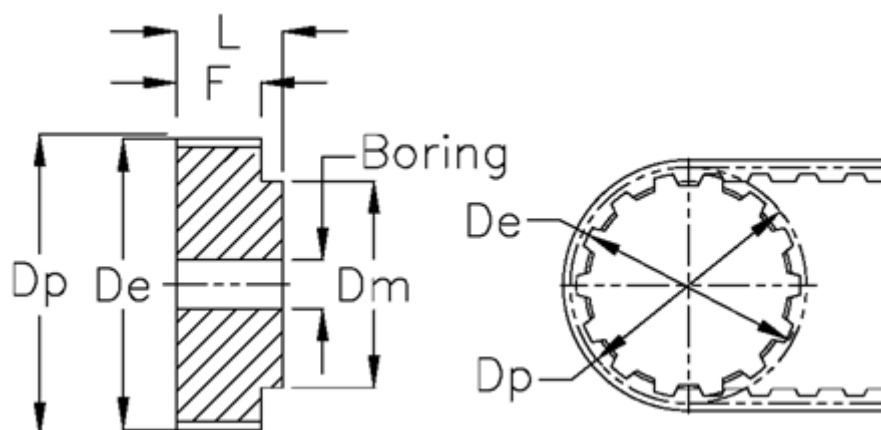

Data Sheet

Article number: 60415127048

Description: Timing Belt Pulley 27 T5 48/0

Measures

Belt width	= - 16 mm	Type = T5
D_e	= 75.55	Weight = 0.43
D_m	= 50	
D_p	= 76.55	
F	= 21	
L	= 27	
Pre-drilled	= 8	
Tooth number	= 48	